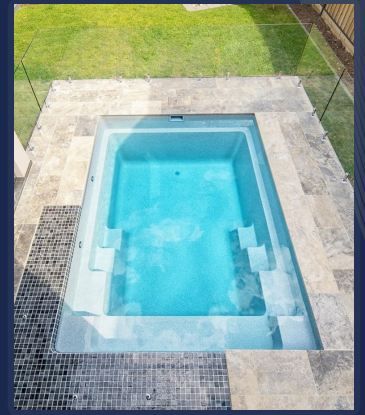

Eden Range

Eden features a long bench seat designed for comfortable lounging with family and friends. Its single depth makes it ideal for gentle exercise and relaxation. For narrow backyards, the Eden Slimline offers the same benefits in a more space-efficient layout.